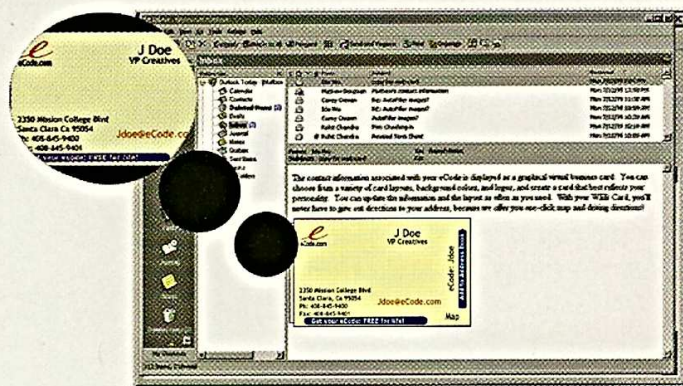

WEB Card in email

make an impression !!!

Enhance your email by including your WEB Card in your email signature, and add a unique touch to all of your business and personal communications. Everyone you email will have your most current contact information, and you get to make your email messages stand out!